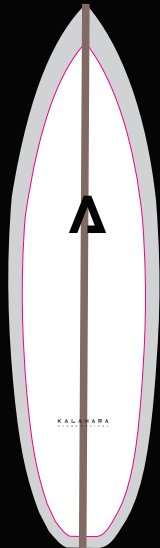

K A L A H A R A
S T O K E R E V I V A L

KALAHARA

STOKER REVIVAL

ref. 000. Mini Tank 5'6,5"

ref. 001. Rocket 001 5'7"

ref. 002. Retoside model 5'7"

ref. 004. Cripta 5'8"

ref. 005. Cripta 5'10"

ref. 006. Squashzinha 5'11"

ref. 007. Retoside 6'5"

ref. 008. Retoside 8'0"

ref. 009. Chicle Gun 9'4"

ref. 010. Big Gun 10'0"